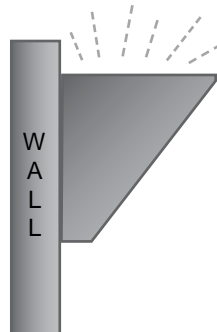

- REMT0030 = Remote for WiZ WiFi Control System

SIZE	2-FOOT		4-FOOT	
	Single Light Output (Direct, Indirect, Down Forward)	Dual Light Output (Direct/Indirect, Indirect Forward)	Single Light Output (Direct, Indirect, Down Forward)	Dual Light Output (Direct/Indirect, Indirect Forward)
RED	9W	14W	18W	28W
GREEN	9W	14W	18W	28W
BLUE	9W	14W	18W	28W
35K WHITE	16W	30W	32W	60W

Note: Wattages shown are nominal.

DIMENSIONS

STYLE

Direct (D)

Indirect (I)

Down Forward (DF)

Direct / Indirect (DI)

Indirect Forward (IF)