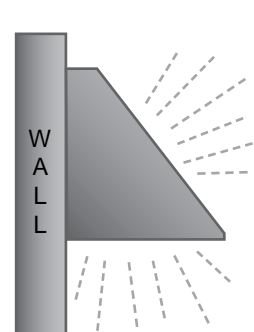

- REMT0030 = Remote for WiZ WiFi Control System

SIZE	2-FOOT		4-FOOT	
	Single Light Output (Direct, Indirect, Down Forward)	Dual Light Output (Direct/Indirect, Indirect Forward)	Single Light Output (Direct, Indirect, Down Forward)	Dual Light Output (Direct/Indirect, Indirect Forward)
RED	9W	14W	18W	28W
GREEN	9W	14W	18W	28W
BLUE	9W	14W	18W	28W
35K WHITE	16W	30W	32W	60W

Note: Wattages shown are nominal.

DIMENSIONS

STYLE

Direct (D)

Indirect (I)

Down Forward (DF)

Direct / Indirect (DI)

Indirect Forward (IF)