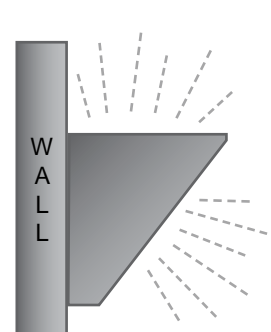

- REMT0030 = Remote for WiZ WiFi Control System

SIZE	2-FOOT		4-FOOT	
	Single Light Output (Direct, Indirect, Down Forward)	Dual Light Output (Direct/Indirect, Indirect Forward)	Single Light Output (Direct, Indirect, Down Forward)	Dual Light Output (Direct/Indirect, Indirect Forward)
RED	9W	14W	18W	28W
GREEN	9W	14W	18W	28W
BLUE	9W	14W	18W	28W
35K WHITE	16W	30W	32W	60W

Note: Wattages shown are nominal.

DIMENSIONS

STYLE

Direct (D)

Indirect (I)

Down Forward (DF)

Direct / Indirect (DI)

Indirect Forward (IF)