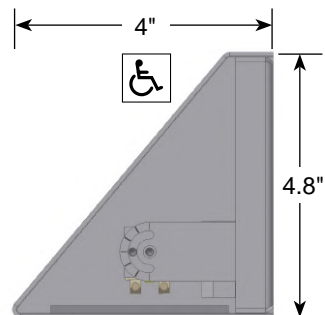

DIMENSIONS

STYLE

Direct (D)