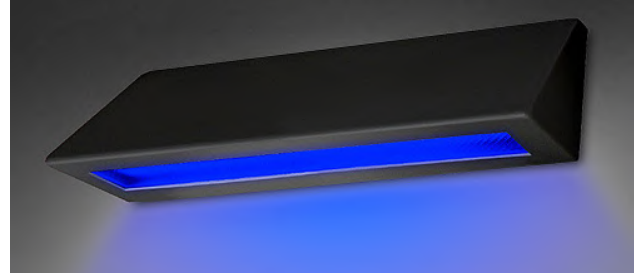

We reserve the right to revise the design or components of any product without notice.

RGBW Brussels

Wireless Vandal Wall Direct/Indirect Luminaire

RGBW Color Tunable — WiZ Pro Wi-Fi Enabled

CATALOG #		TYPE
PROJECT/LOCATION		
APPROVED BY		

SPECIFICATIONS

- BACKPLATE — 14 ga. aluminum die formed with multiple bends for maximum rigidity and unitized with all electrical components.
- DRIVER — Universal voltage input, 120/277V electronic driver.
- FINISH — White—Standard. Optional Black, Bronze, Painted Natural Aluminum.
- HOUSING — 14 ga. heavy gauge aluminum houses all wiring and components.
- LENS — .125" Prismatic Polycarbonate Lens (PGC) is standard and includes Glare Control.
- LIGHT ENGINE — RGBW LED Color tuning system - Linear Light Engines.
- SOFTWARE — WiZ Pro Wi-Fi Control App (Android / IOS / Cloud)
- COMPLIANCE — Built to comply with U.S. and Canadian safety standards. Suitable for Wet Locations. **Made in USA / Buy America Compliant / Buy American Act.**

ORDERING INFO

ORDERING GUIDE:	Series	Style	Lens	Length	Voltage	Control Scenario	Finish	Options

SERIES

RW-BU= RGBW Brussels Color Tuning Series

STYLE

- D = Direct (Downlight) — STANDARD
- DF = Down / Forward Throw Light
- DI = Direct (Downlight) / Indirect (Uplight)
- IF = Indirect Forward (Uplight / Forward Throw Light)
- I = Indirect (Uplight Only)

- REMT0030 = Remote for WiZ WiFi Control System

SIZE	2-FOOT		4-FOOT	
	Single Light Output (Direct, Indirect, Down Forward)	Dual Light Output (Direct/Indirect, Indirect Forward)	Single Light Output (Direct, Indirect, Down Forward)	Dual Light Output (Direct/Indirect, Indirect Forward)
RED	9W	14W	18W	28W
GREEN	9W	14W	18W	28W
BLUE	9W	14W	18W	28W
35K WHITE	16W	30W	32W	60W