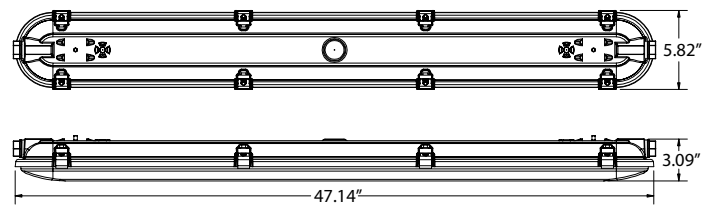

Low Profile Lens Dimensions