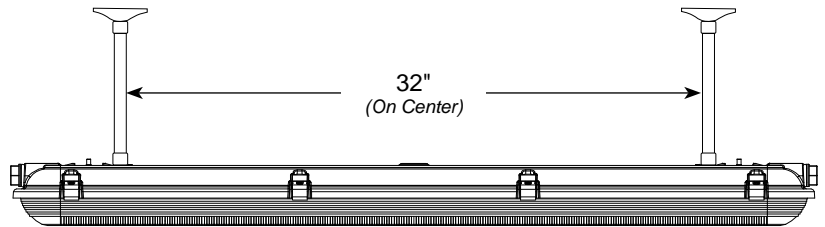

VTA 4-FOOT DIMENSIONS

Parking Garage Lens Dimensions

Low Profile Lens Dimensions

VTA-RGBW Series

Vapor-Tite/Weather Resistant
RGBW Color Tunable Linear Luminaire

We reserve the right to revise the design or components of any product without notice.

2-Foot

4-Foot

PLUG OPTIONS

Aluminum Plug (ALP)
STANDARD

White Dry Location Plug (WDP)

White Rubber Plug (WRP)

MOUNTING BRACKET OPTIONS

Strap Bracket (STPB)
STANDARD