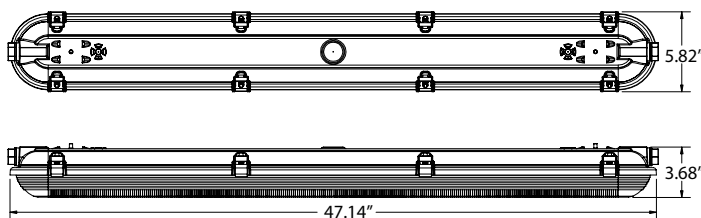

VTA 4-FOOT DIMENSIONS

Parking Garage Lens Dimensions