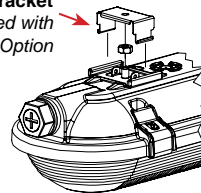

Surface Mount
Assembly/Bracket
Included with
HKIT Option