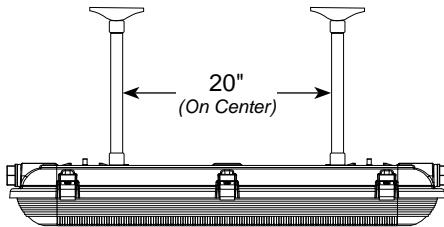

PENDANT MOUNTING

2-Foot