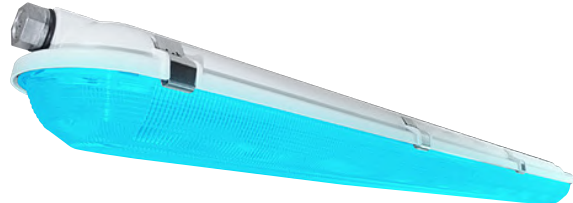

RGBW VTA Series

Vapor-Tite Linear Luminaire

RGBW Color Tunable — WiZ Pro Wi-Fi Enabled

We reserve the right to revise the design or components of any product without notice.

CATALOG #		TYPE
PROJECT/LOCATION		
APPROVED BY		

SPECIFICATIONS

- CONDUIT ENTRY — Standard housings available with one 7/8" conduit entry point on either or both ends.
- DRIVER — Universal voltage input, 120/277V electronic driver.
- GASKETING — Continuous perimeter poured gasket assures lens seal to housing.
- GEAR TRAY — 83% reflective, 22-Gauge pre-painted steel gear tray.
- HOUSING — Compression molded self-extinguishing fiberglass reinforced polyester housing with UL 5V flame rating (ASTM D635-74) F1 weatherability rating.
- LENS — Parking Garage Polycarbonate (PGP), Acrylic (PGA), Frosted (PGF). Low Profile Acrylic (LPA), Frosted (LPF).
- LIGHT ENGINE — RGBW LED Color tuning system - Linear Light Engines.
- MOUNTING — Standard stainless steel straps for surface mount is standard. Optional threaded pendant mounting or optional flush mounting bracket is available.
- SOFTWARE — WiZ Pro WiFi Control App (Android / IOS / Cloud)
- COMPLIANCE — Built to comply with U.S. and Canadian safety standards. Suitable for wet locations. IP67 Rated. IP69 Rated with Parking Garage Polycarbonate/Acrylic Lenses. Complies with Buy American Act.

ORDERING INFO

Series	Length	Mounting	Lens Type	Voltage	Finish	Options
ORDERING GUIDE:						

SERIES

RW-VTA = RGBW VTA Color Tunable Luminaire

LENGTH

4 = 4-Foot Length

MOUNTING

STPB = Stainless Steel Strap Brackets (2-Pack) - STANDARD