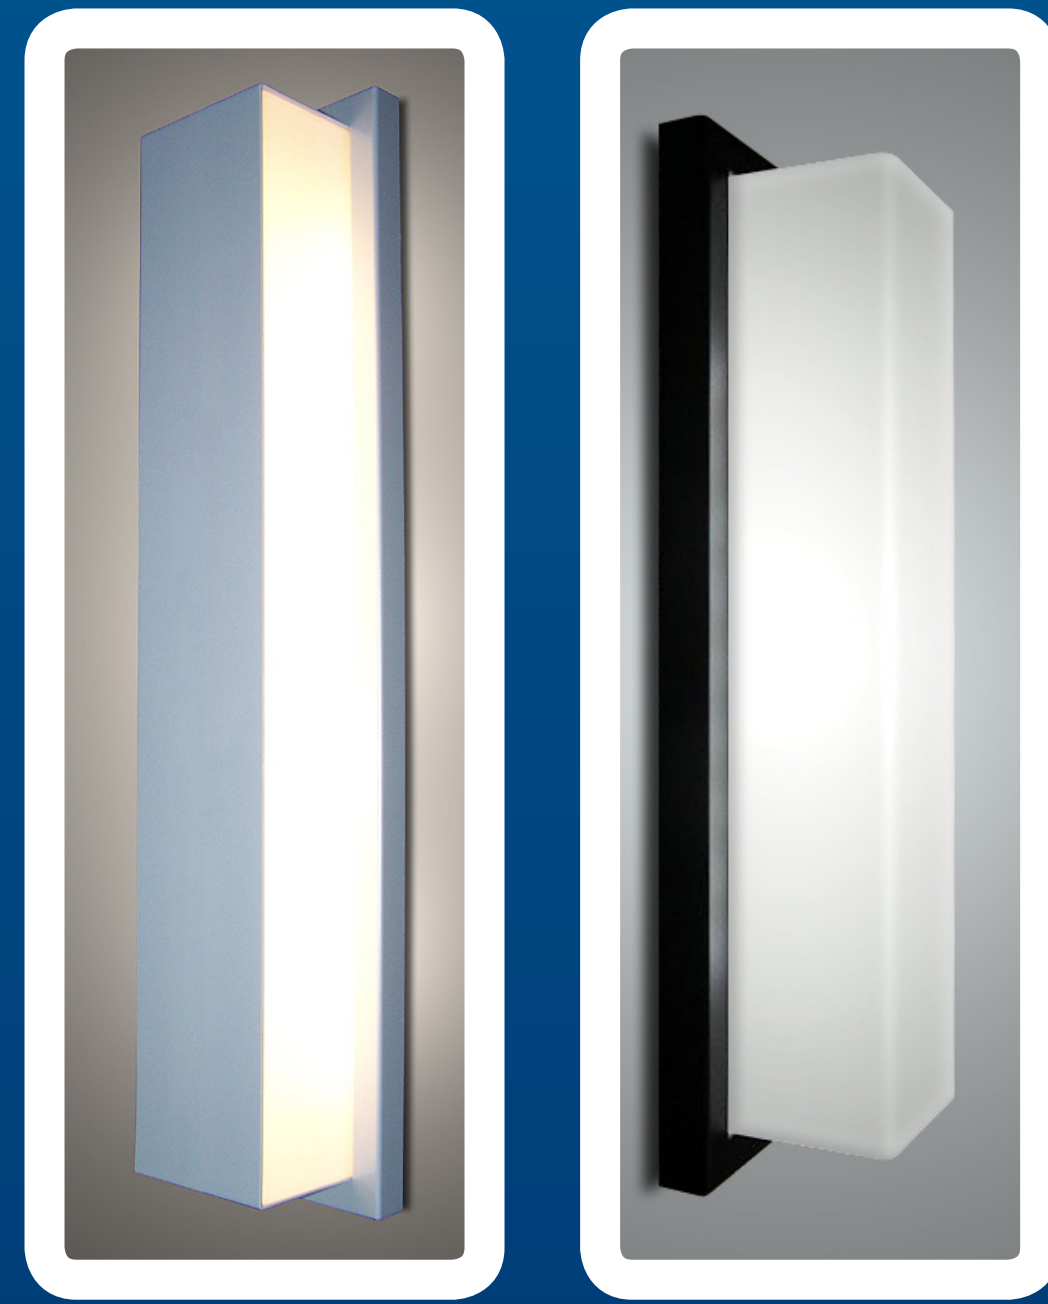

Voyager 2 Series
Custom Galileo Slim Cage c.2016

Aries/Neptune Series
New Era of Slim Galileo c.2007