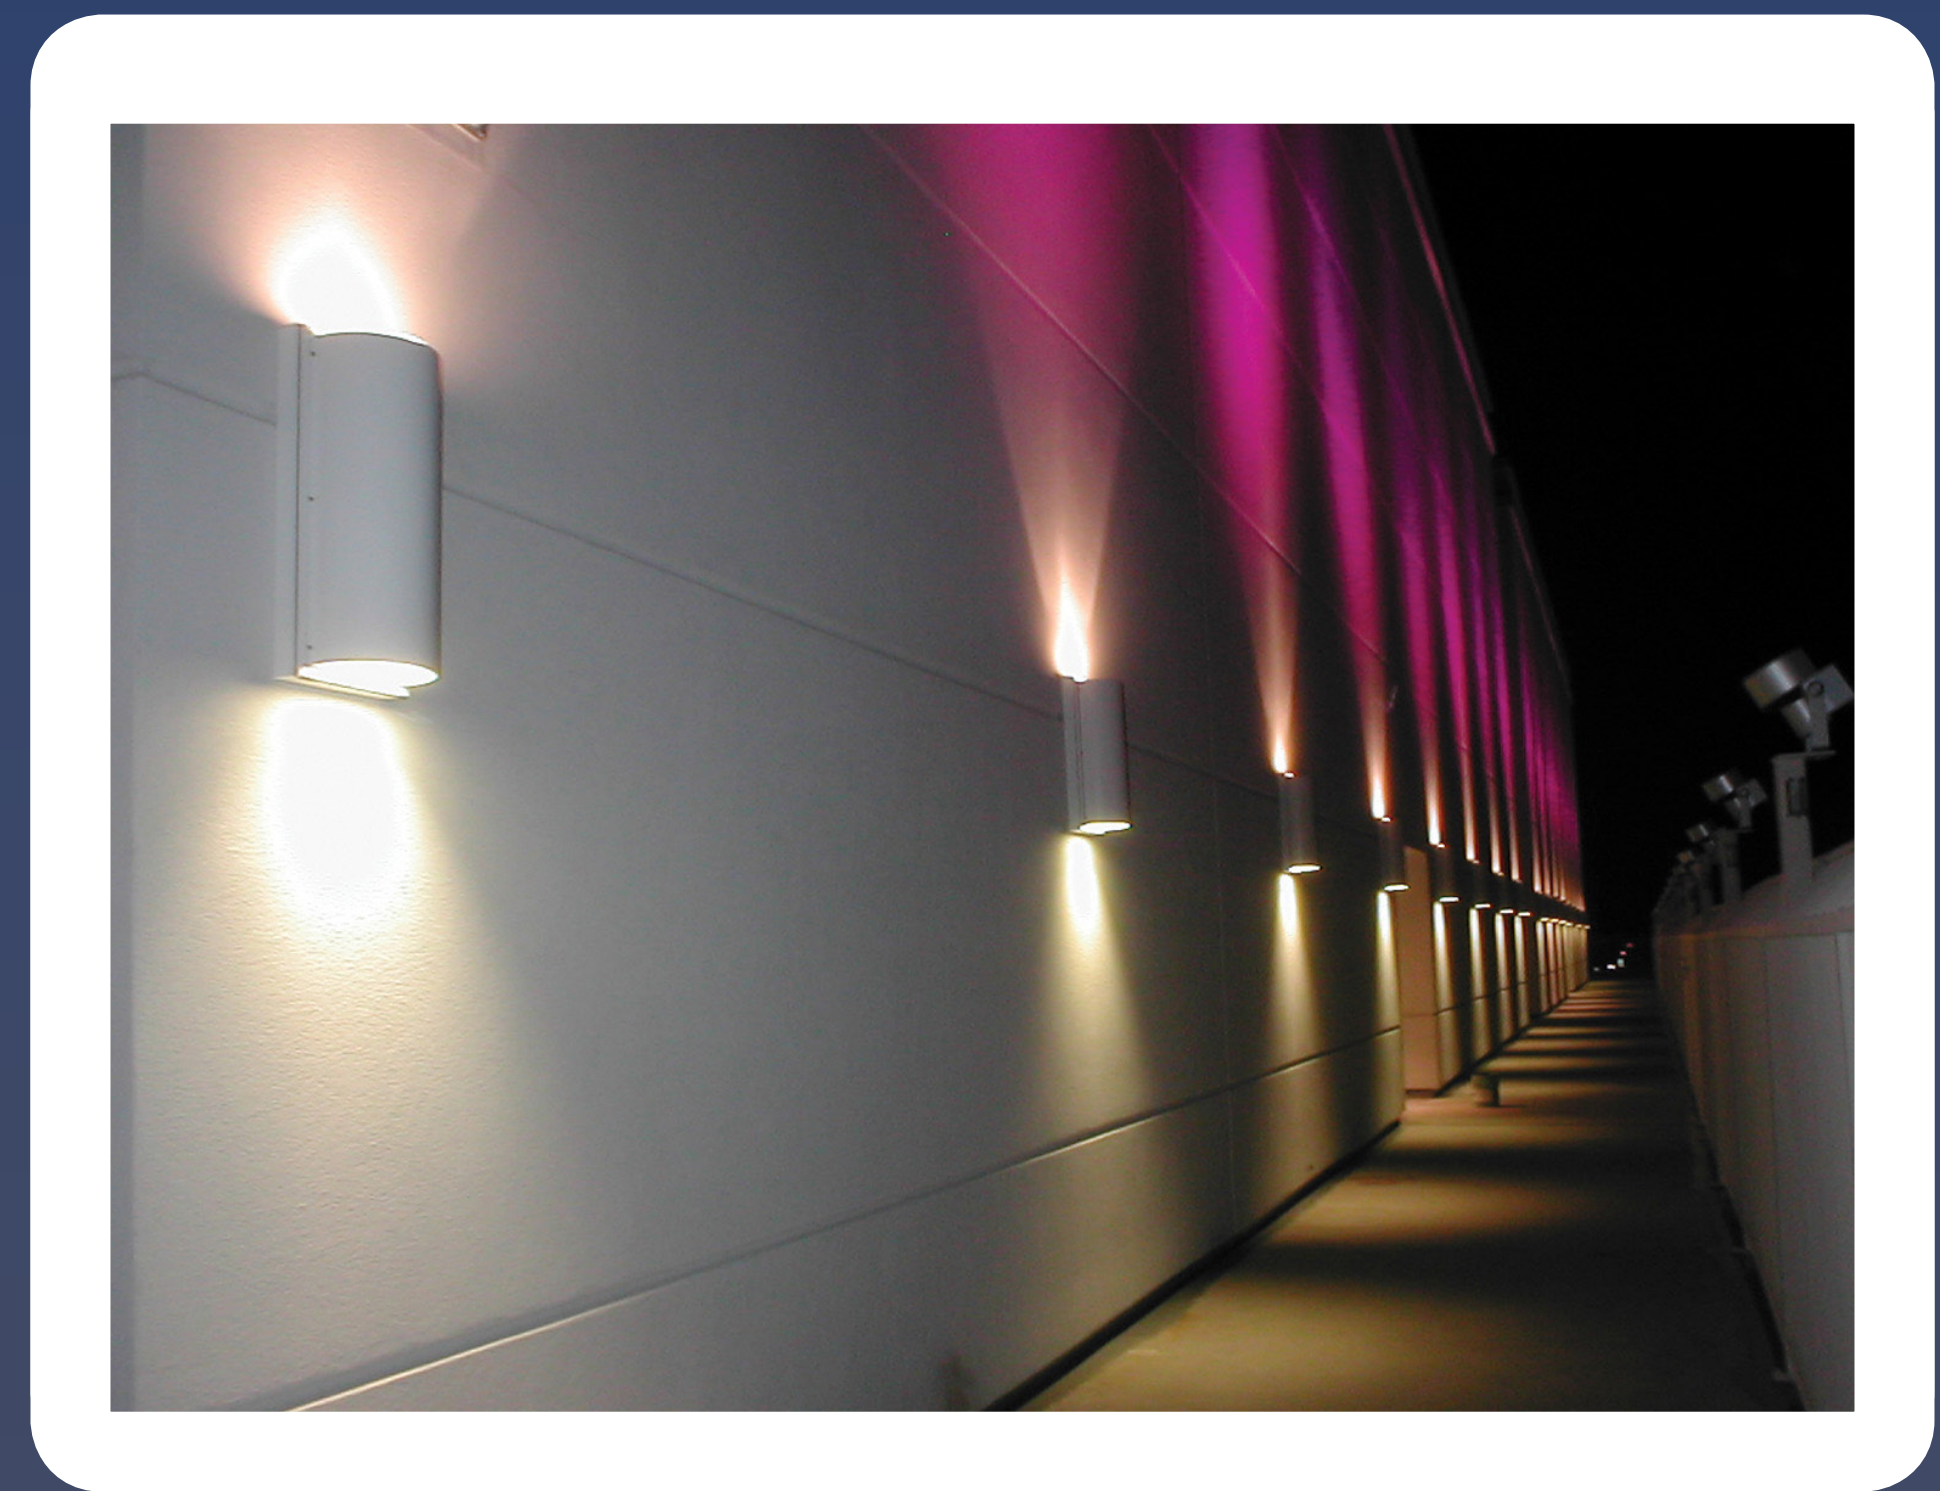

Colorful Gravura Galileo Series
c.2005

SIZE does matter ...

DECO 54™ series extends the linear beauty of architectural wall sconce lighting. Elegant square bar aluminum design, soft diffuse light, **Pertex** anti-glare panels, variety of decorative frame styles, and wide selection of color finishes. Up/down-light and custom options. Durably-built for outdoor and indoor use. Energy-efficient T5 and T8 lamps and electronic ballasts.

Long & Lean - Deco Series
c.2004

Comet Series
Complete Wall Wash Effect
c.2000

It All Started with a Basic 9" Sconce...

Mariner Series at Navy Pier
c.1995

Sizes and Shapes up to 48"
Came Along...

PAST