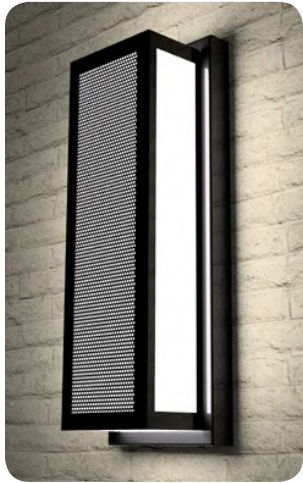

ECLIPSE PRODUCTS MADE IN USA

Eclipse Lighting Inc. offers products designed with domestically sourced parts and components which complies with the **Buy American Act** regulation standards.

Select products are also available with **5-Channel RGBW Color Tuning LED** which can be controlled wirelessly via Bluetooth or Wi-Fi.

Liverpool 2

Glasgow

CM833

Clark Shallow

Legacy 2

Voyager 2

RGBW Xenia

Mercury Pendant

Troy Wall Mount

RGBW Brussels

Astro