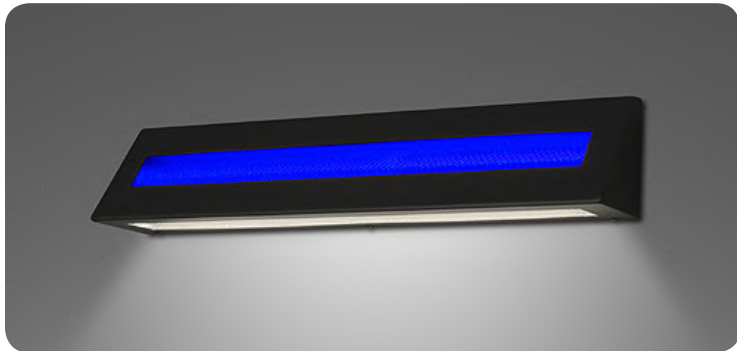

ECLIPSE PRODUCTS MADE IN USA

Eclipse Lighting Inc. offers products designed with domestically sourced parts and components which complies with the **Buy American Act** regulation standards.

Select products are also available with **5-Channel RGBW Color Tuning LED** which can be controlled wirelessly via Bluetooth or Wi-Fi.

Liverpool 2

Glasgow

CM833

Clark Shallow

Legacy 2

Voyager 2

RGBW Xenia

Mercury Pendant

Troy Wall Mount

RGBW Brussels

Astro