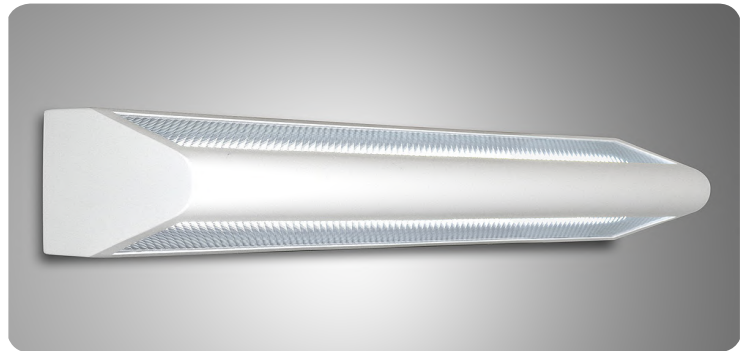

RGBW Xenia

Mercury Pendant

Troy Wall Mount

Astro